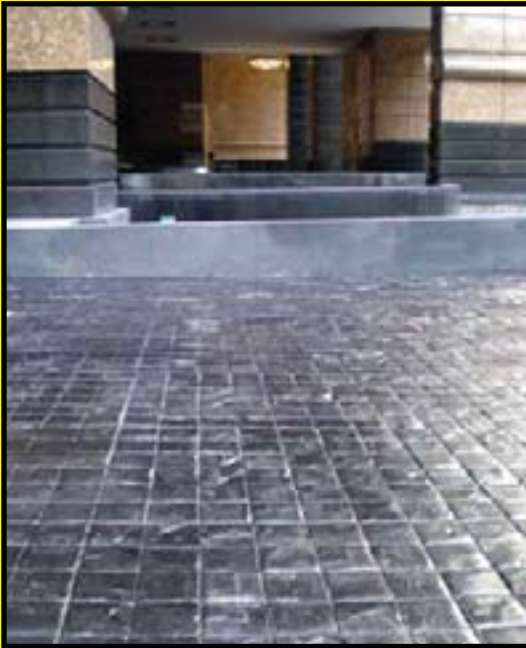

4" Monte Carlo Tile