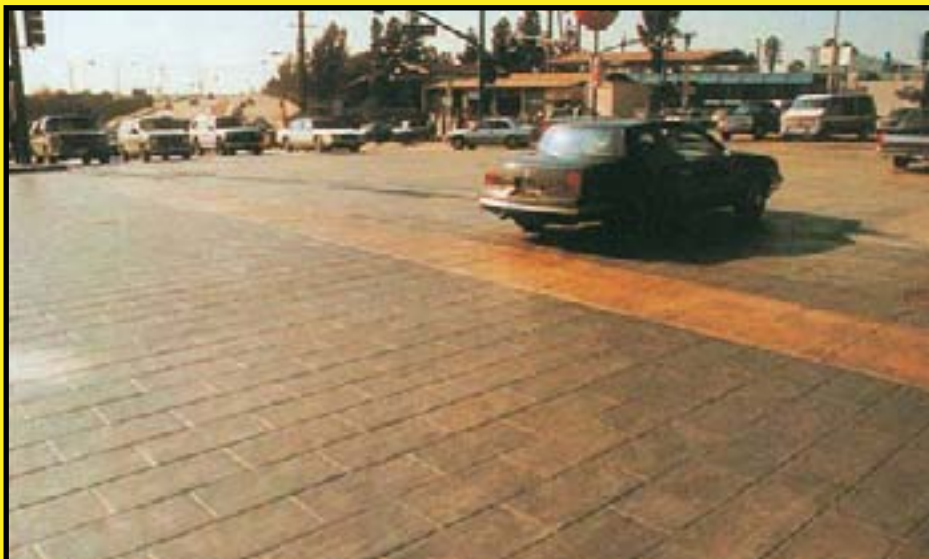

12" Slate Running Bond

matcrete®

MATCRETE offers versatility, durability, weed free, low maintenance, cost effectiveness in a multitude of styles and a variety of colors.

12" x 24" Italian Slate Running Bond